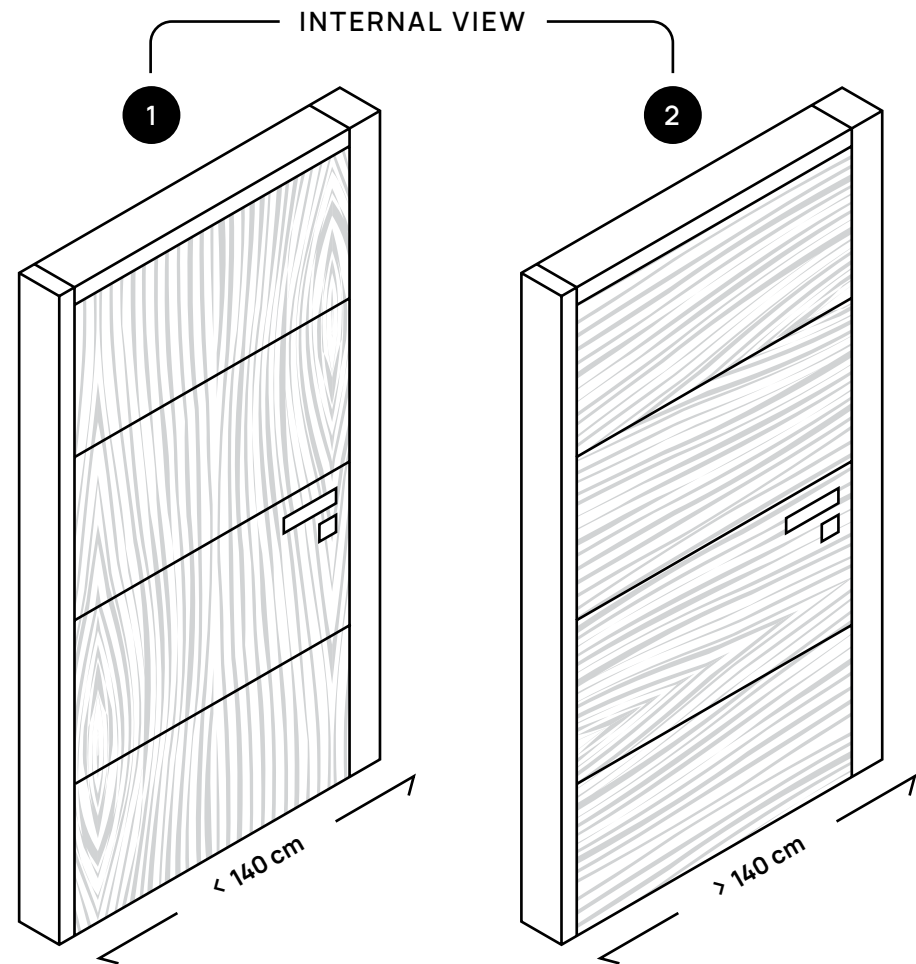

Internal and External Door Design Specifications

Type D.I. (Different Inside)

For designs that can only be applied to the external side of the door, the internal side features three engraved lines.

For imitation paint, there are two options for the internal pattern:

1) For doors with a width less than 140 cm, the internal side features a vertical pattern.
2) For doors with a width greater than 140 cm, the internal side features a horizontal pattern.