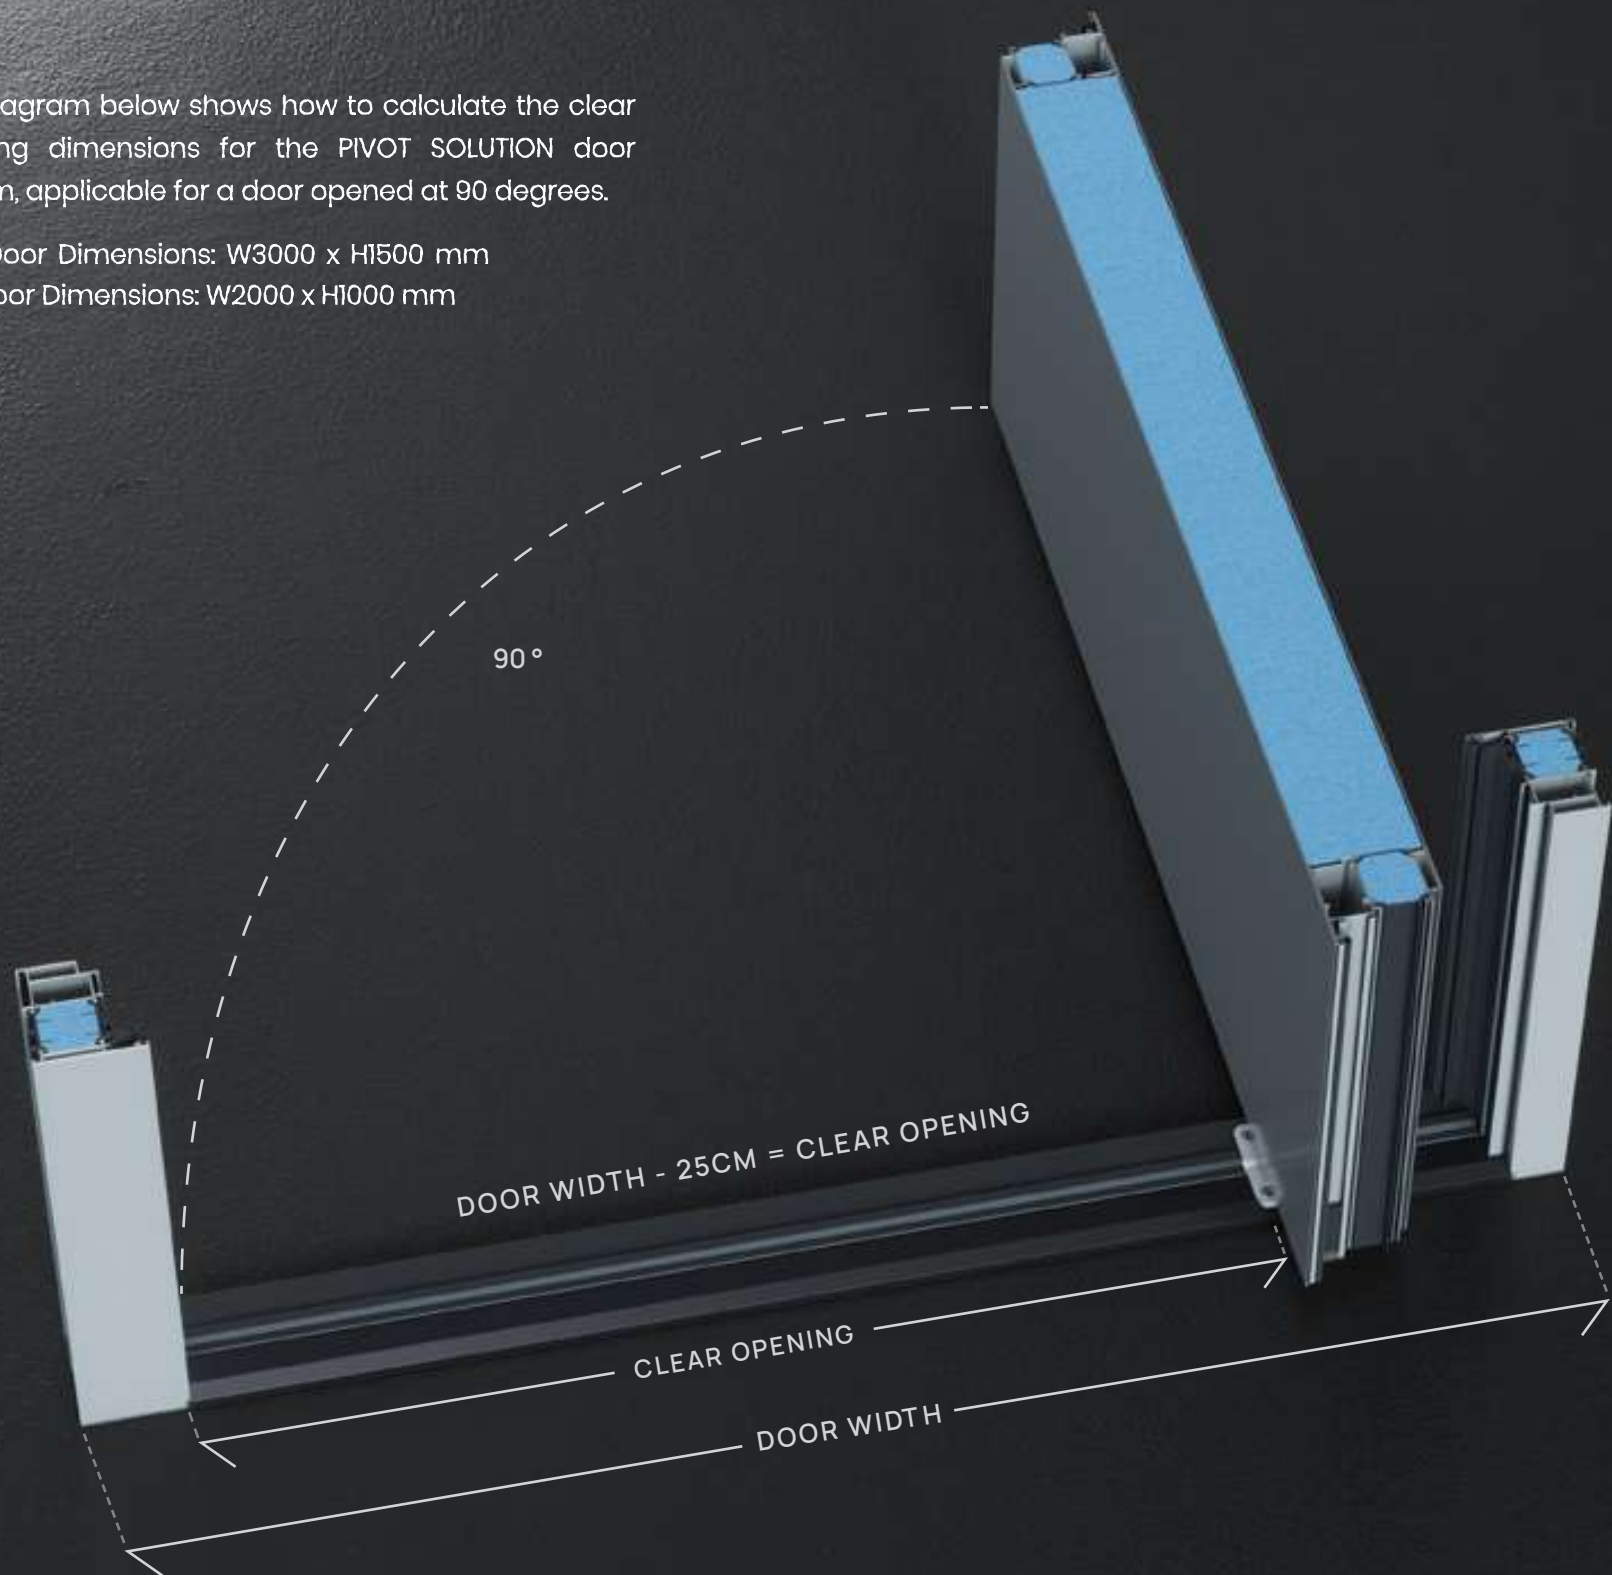

The diagram below shows how to calculate the clear opening dimensions for the PIVOT SOLUTION door system, applicable for a door opened at 90 degrees.

Max Door Dimensions: W3000 x H1500 mm

Min Door Dimensions: W2000 x H1000 mm