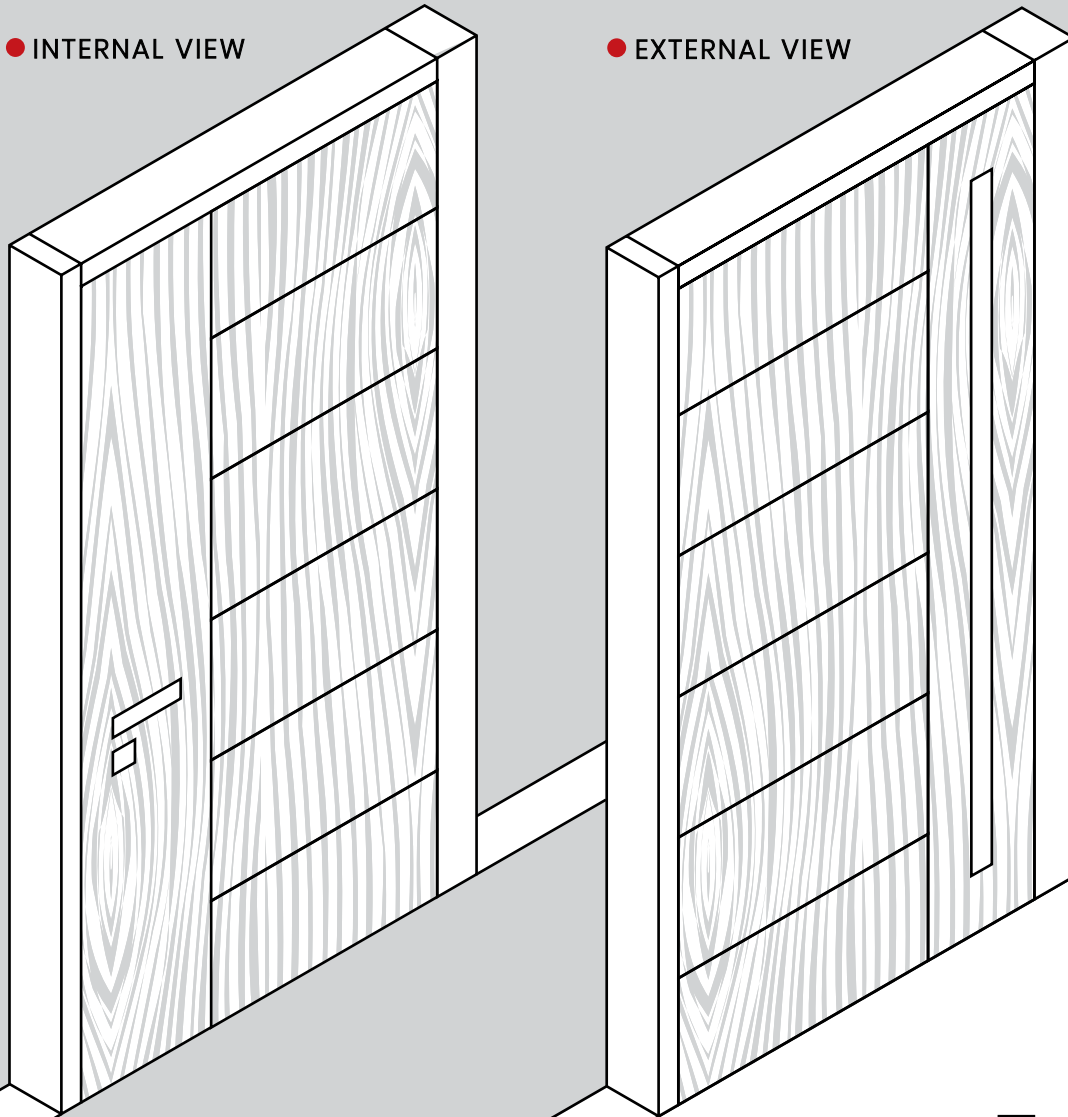

● INTERNAL VIEW

● EXTERNAL VIEW

Type S.I. (Same Inside)

Designs of this type can be applied to both sides.